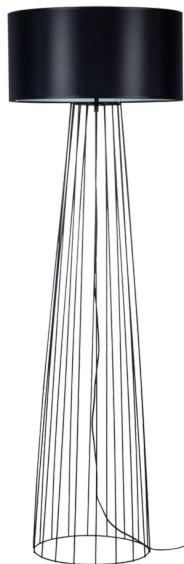

SWAN

FLOOR LAMP 1XE27 MAX. 60W

Product description:

Family:	Swan
Category:	Floor and table lamps
Product number:	79249104
EAN:	5907642764091
Material:	Metal/Fabric
Colour:	Black/Black
Light source:	1xE27
Number of light points:	1
Voltage AC:	230V
Power:	max. 60W
IP Protection class:	20
Protection class:	2
Guarantee:	2 years
Replacement lampshade number:	A0512