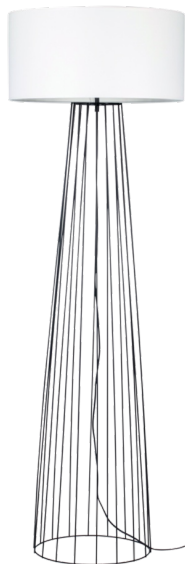

SWAN

FLOOR LAMP 1XE27 MAX. 60W

Product description:

Family:	Swan
Category:	Floor and table lamps
Product number:	79229104
EAN:	5907642764084
Material:	Metal/Fabric
Colour:	Black/White
Light source:	1xE27
Number of light points:	1
Voltage AC:	230V
Power:	max. 60W
IP Protection class:	20
Protection class:	2
Guarantee:	2 years
Replacement lampshade number:	A0510