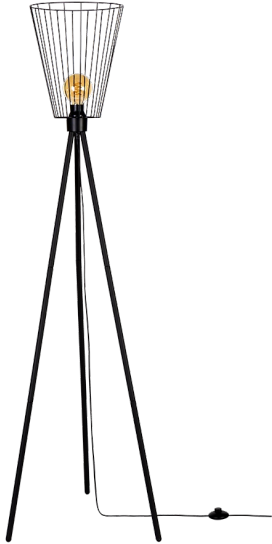

# SWAN

LAMPA PODŁOGOWA, 1XE27 MAX. 60W

*Product description:*

Family:	<b>Swan</b>
Category:	<b>Floor and table lamps</b>
Product number:	<b>12530104</b>
EAN:	<b>5903839981791</b>
Material:	<b>Metal</b>
Colour:	<b>Black</b>
Light source:	<b>1xE27</b>
Number of light points:	<b>1</b>
Voltage AC:	<b>230V</b>
Power:	<b>max. 60W</b>
IP Protection class:	<b>20</b>
Protection class:	<b>2</b>
Guarantee:	<b>2 years</b>
Replacement lampshade number:	<b>G1030</b>