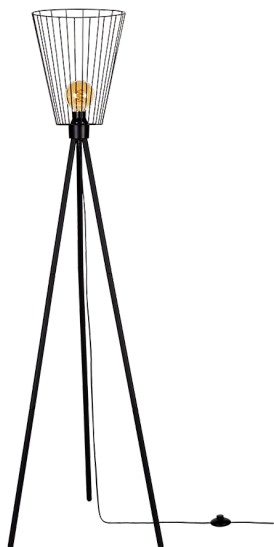

SWAN

LAMPA PODŁOGOWA, 1XE27 MAX. 60W

Product description:

Family:	Swan
Category:	Floor and table lamps
Product number:	12530104
EAN:	5903839981791
Material:	Metal
Colour:	Black
Light source:	1xE27
Number of light points:	1
Voltage AC:	230V
Power:	max. 60W
IP Protection class:	20
Protection class:	2
Guarantee:	2 years
Replacement lampshade number:	G1030