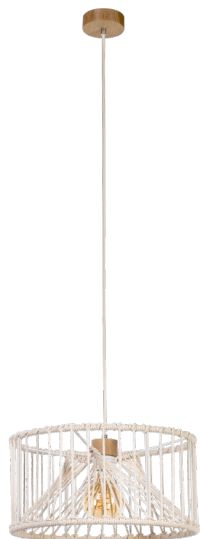

REVE

HANGING LAMP 1XE27 MAX. 15W LED

Product description:

Family:	Reve
Category:	Modern lighting
Product number:	184517174
EAN:	5903839981067
Material:	Macrame string/Oak wood
Colour:	Creamy/Oiled oak
Light source:	1xE27
Number of light points:	1
Voltage AC:	230V
Power:	max. 15W LED
IP Protection class:	20
Protection class:	2
Guarantee:	2 years
Replacement lampshade number:	A1281