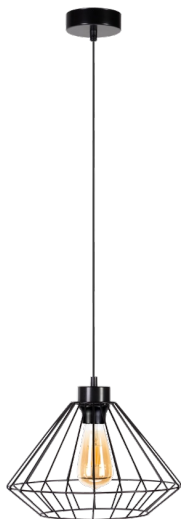

# RAQUELLE

HANGING LAMP 1XE27 MAX. 60W

*Product description:*

Family:	<b>Raquelle</b>
Category:	<b>Modern lighting</b>
Product number:	<b>187149104</b>
EAN:	<b>5901289716994</b>
Material:	<b>Metal</b>
Colour:	<b>Black</b>
Light source:	<b>1xE27</b>
Number of light points:	<b>1</b>
Voltage AC:	<b>230V</b>
Power:	<b>max. 60W</b>
IP Protection class:	<b>20</b>
Protection class:	<b>2</b>
Guarantee:	<b>2 years</b>
Replacement lampshade number:	<b>G1163</b>