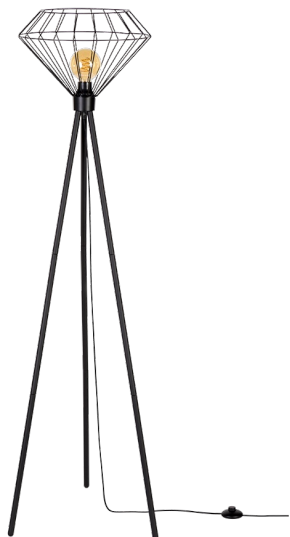

RAQUELE

LAMPA PODŁOGOWA 1XE27 MAX. 60W

Product description:

Family:	Raquelle
Category:	Floor and table lamps
Product number:	12570104
EAN:	5903839981784
Material:	Metal
Colour:	Black
Light source:	1xE27
Number of light points:	1
Voltage AC:	230V
Power:	max. 60W
IP Protection class:	20
Protection class:	2
Guarantee:	2 years
Replacement lampshade number:	G1164