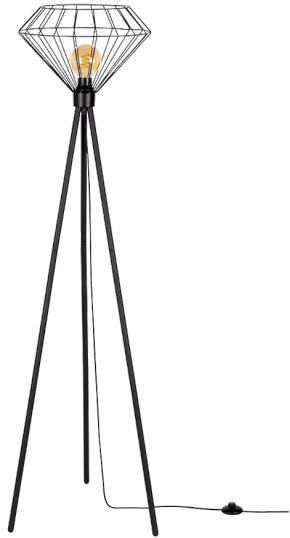

# RAQUELE

LAMPA PODŁOGOWA 1XE27 MAX. 60W

*Product description:*

Family:	<b>Raquelle</b>
Category:	<b>Floor and table lamps</b>
Product number:	<b>12570104</b>
EAN:	<b>5903839981784</b>
Material:	<b>Metal</b>
Colour:	<b>Black</b>
Light source:	<b>1xE27</b>
Number of light points:	<b>1</b>
Voltage AC:	<b>230V</b>
Power:	<b>max. 60W</b>
IP Protection class:	<b>20</b>
Protection class:	<b>2</b>
Guarantee:	<b>2 years</b>
Replacement lampshade number:	<b>G1164</b>