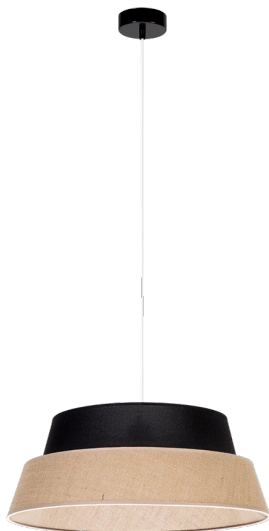

PRETO JUTE

HANGING LAMP 1XE27 MAX. 40W

Product description:

| | |
|-------------------------------|--------------------------|
| Family: | Preto Jute |
| Category: | Modern lighting |
| Product number: | 150150104 |
| EAN: | 5903839982323 |
| Material: | Metal/Fabric |
| Colour: | Black/Black-Beige |
| Light source: | 1xE27 |
| Number of light points: | 1 |
| Voltage AC: | 230V |
| Power: | max. 25W |
| IP Protection class: | 20 |
| Protection class: | 2 |
| Guarantee: | 2 years |
| Replacement lampshade number: | A1283 |