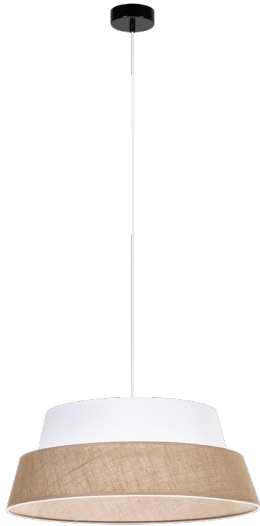

# PRETO JUTE

HANGING LAMP 1XE27 MAX. 40W

*Product description:*

Family:	<b>Preto Jute</b>
Category:	<b>Modern lighting</b>
Product number:	<b>150140104</b>
EAN:	<b>5903839982316</b>
Material:	<b>Metal/Fabric</b>
Colour:	<b>Black/White-Beige</b>
Light source:	<b>1xE27</b>
Number of light points:	<b>1</b>
Voltage AC:	<b>230V</b>
Power:	<b>max. 25W</b>
IP Protection class:	<b>20</b>
Protection class:	<b>2</b>
Guarantee:	<b>2 years</b>
Replacement lampshade number:	<b>A1282</b>