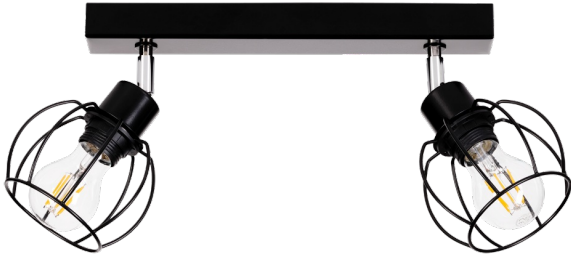

PHIPHI

CEILING LAMP 2XE27 MAX. 60W

Product description:

Family:	Phiphi
Category:	Spot lights
Product number:	2614204
EAN:	5907642767108
Material:	Metal
Colour:	Black
Light source:	2xE27
Number of light points:	2
Voltage AC:	230V
Power:	max. 60W
IP Protection class:	20
Protection class:	2
Guarantee:	2 years
Replacement lampshade number:	G1146