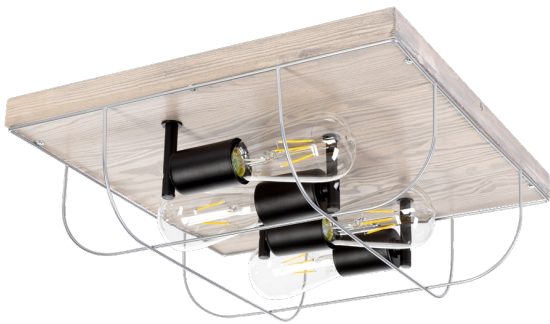

NETUNO

CEILING LAMP 4XE27 MAX. 15W LED

Product description:

Family:	Netuno
Category:	Modern lighting
Product number:	92074457
EAN:	5903839980824
Material:	Pine wood/Metal
Colour:	Stained grey pine/Silver
Light source:	4XE27
Number of light points:	4
Voltage AC:	230V
Power:	max. 15W LED
IP Protection class:	20
Protection class:	2
Guarantee:	2 years
Replacement lampshade number:	D0045