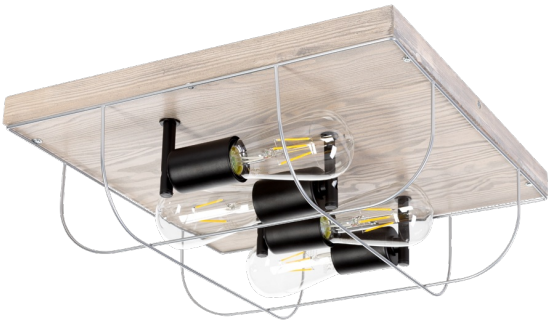

NETUNO

CEILING LAMP 4XE27 MAX. 15W LED

Product description:

Family:	Netuno
Category:	Modern lighting
Product number:	92074457
EAN:	5903839980824
Material:	Pine wood/Metal
Colour:	Stained grey pine/Silver
Light source:	4XE27
Number of light points:	4
Voltage AC:	230V
Power:	max. 15W LED
IP Protection class:	20
Protection class:	2
Guarantee:	2 years
Replacement lampshade number:	D0045