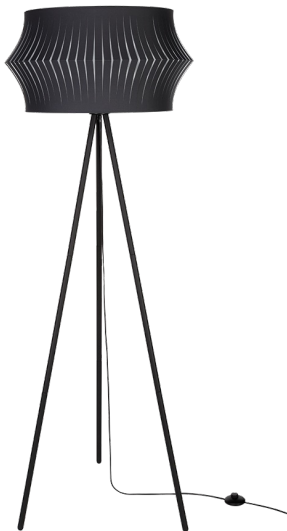

LOTUS

FLOOR LAMP 1XE27 MAX. 40W

Product description:

Family:	Lotus
Category:	Floor and table lamps
Product number:	74163004
EAN:	5907642763988
Material:	Metal/Fabric
Colour:	Black/Anthracite/White
Light source:	1xE27
Number of light points:	1
Voltage AC:	230V
Power:	max. 40W
IP Protection class:	20
Protection class:	2
Guarantee:	2 years
Replacement lampshade number:	A1196