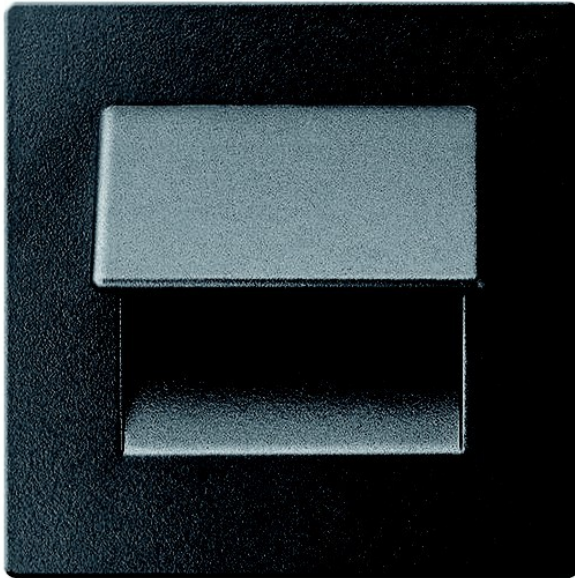

# LIVE 230V

*Product description:*

LED Light fitting in graphite

Family:	<b>Live</b>
Category:	<b>LED Line</b>
Product number:	<b>3231232</b>
EAN:	<b>5902166902455</b>
Material:	<b>Metal</b>
Colour:	<b>Graphite</b>
Light colour:	<b>cool white</b>
Material:	<b>Installation in ø60 mm holes or wall junction boxes</b>
Light source:	<b>LED 17,5 lm</b>
Number of light points:	<b>1</b>
Power:	<b>0,5W</b>
IP Protection class:	<b>IP44</b>
For mounting on normally flammable surfaces:	<b>Yes</b>
CE Certificate of Conformity:	<b>Yes</b>
Length mm:	<b>51</b>
Width mm:	<b>70</b>
Height mm:	<b>70</b>