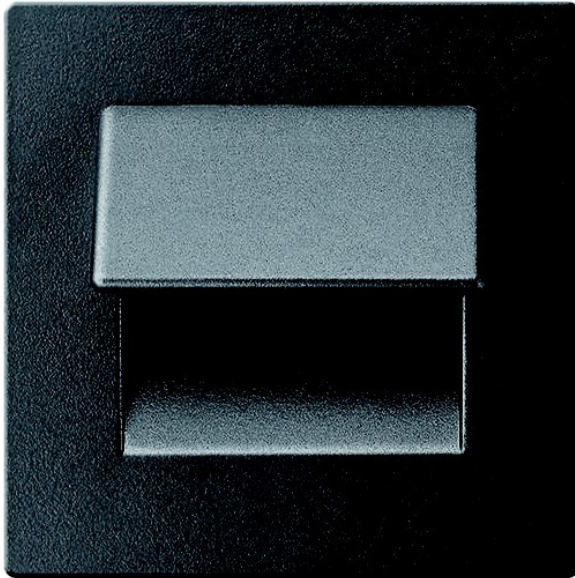

LIVE 230V

Product description:

LED Light fitting in graphite

Family:	Live
Category:	LED Line
Product number:	3231232
EAN:	5902166902455
Material:	Metal
Colour:	Graphite
Light colour:	cool white
Material:	Installation in ø60 mm holes or wall junction boxes
Light source:	LED 17,5 lm
Number of light points:	1
Power:	0,5W
IP Protection class:	IP44
For mounting on normally flammable surfaces:	Yes
CE Certificate of Conformity:	Yes
Length mm:	51
Width mm:	70
Height mm:	70