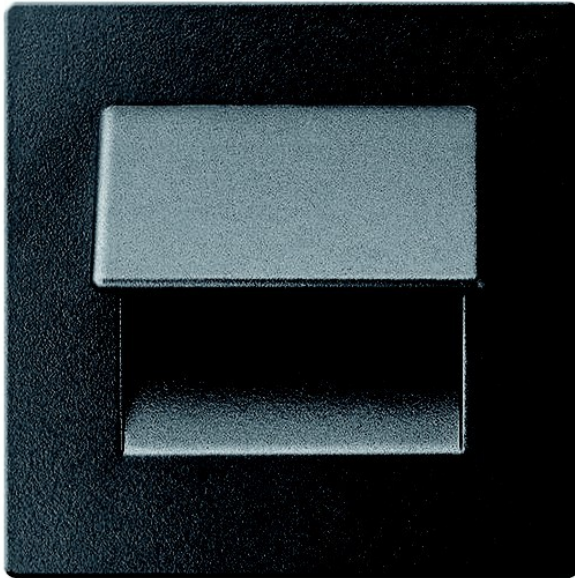

LIVE 230V

Product description:

LED Light fitting in graphite

Family:	Live
Category:	LED Line
Product number:	3230132
EAN:	5902166902448
Material:	metal
Colour:	Graphite
Light colour:	warm white
Material:	Installation in ø60 mm holes or wall junction boxes
Light source:	LED 16lm
Number of light points:	1
Power:	0,5W
IP Protection class:	IP44
For mounting on normally flammable surfaces:	Yes
CE Certificate of Conformity:	Yes
Length mm:	51
Width mm:	70
Height mm:	70