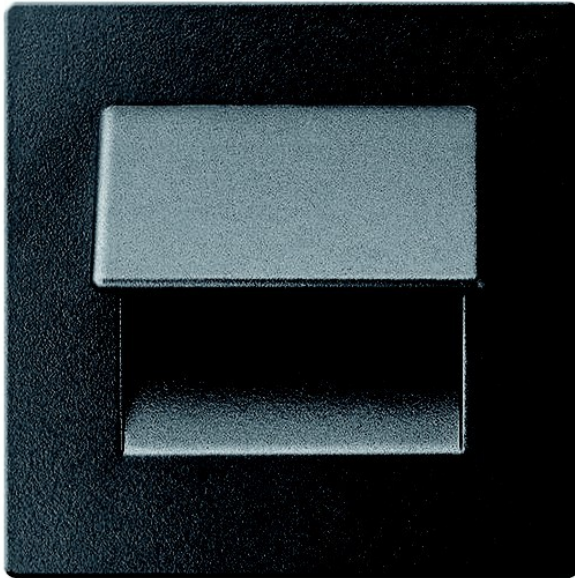

LIVE 12V

Product description:

Led Live fixture cool white

Family:	Live
Category:	LED Line
Product number:	3144232
EAN:	5901289715911
Material:	metal
Colour:	graphite
Material:	Installation in ø 60 mm holes or wall junction boxes
Light source:	LED 15lm
Power:	0,3W
IP Protection class:	IP44
For mounting on normally flammable surfaces:	Yes
CE Certificate of Conformity:	Yes
Length mm:	13
Width mm:	70
Height mm:	70