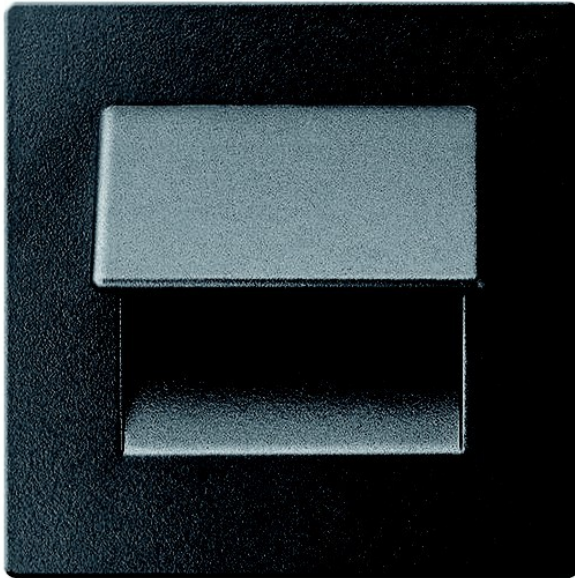

# LIVE 12V

*Product description:*

Led Live frosted fixture warm white

Family:	<b>Live</b>
Category:	<b>LED Line</b>
Product number:	<b>3144132</b>
EAN:	<b>5901289715027</b>
Material:	<b>metal</b>
Colour:	<b>graphite</b>
Material:	<b>Installation in ø 60 mm holes or wall junction boxes</b>
Light source:	<b>LED 15lm</b>
Power:	<b>0,3W</b>
IP Protection class:	<b>IP44</b>
For mounting on normally flammable surfaces:	<b>Yes</b>
CE Certificate of Conformity:	<b>Yes</b>
Length mm:	<b>13</b>
Width mm:	<b>70</b>
Height mm:	<b>70</b>