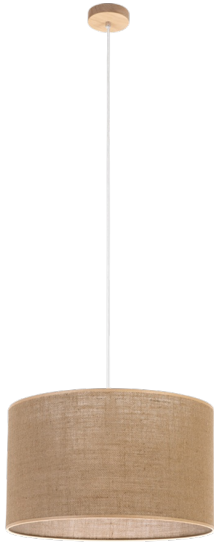

# JUTE

HANGING LAMP 1XE27 MAX. 60W

*Product description:*

Family:	<b>Jute</b>
Category:	<b>Modern lighting</b>
Product number:	<b>16147174</b>
EAN:	<b>5907642766293</b>
Material:	<b>Oak wood/Fabric</b>
Colour:	<b>Oiled oak/Beige</b>
Light source:	<b>1xE27</b>
Number of light points:	<b>1</b>
Voltage AC:	<b>230V</b>
Power:	<b>max. 60W</b>
IP Protection class:	<b>20</b>
Protection class:	<b>2</b>
Guarantee:	<b>2 years</b>
Replacement lampshade number:	<b>A0292</b>