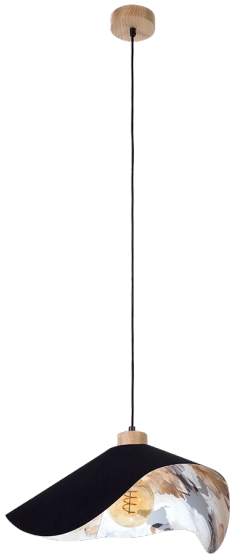

HATTU FLORAL

HANGING LAMP 1XE27 MAX. 40W

Product description:

Family:	Hattu
Category:	Modern lighting
Product number:	1615819174
EAN:	5903839980343
Material:	Oak wood/Fabric
Colour:	Oiled oak/Black-Multicolor
Light source:	1xE27
Number of light points:	1
Voltage AC:	230V
Power:	max. 40W
IP Protection class:	20
Protection class:	2
Guarantee:	2 years
Replacement lampshade number:	A1313