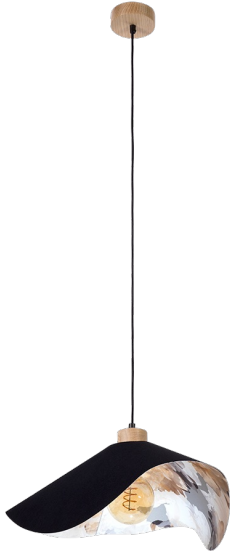

HATTU FLORAL

HANGING LAMP 1XE27 MAX. 40W

Product description:

Family:	Hattu
Category:	Modern lighting
Product number:	1615819174
EAN:	5903839980343
Material:	Oak wood/Fabric
Colour:	Oiled oak/Black-Multicolor
Light source:	1xE27
Number of light points:	1
Voltage AC:	230V
Power:	max. 40W
IP Protection class:	20
Protection class:	2
Guarantee:	2 years
Replacement lampshade number:	A1313