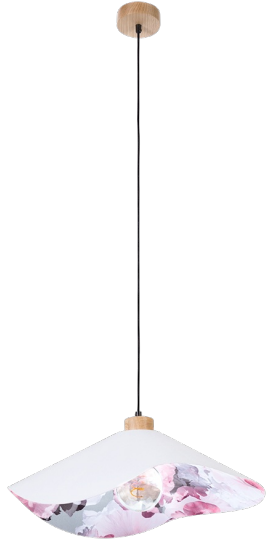

HATTU FLORAL

HANGING LAMP 1XE27 MAX. 40W

Product description:

| | |
|-------------------------------|----------------------------------|
| Family: | Hattu |
| Category: | Modern lighting |
| Product number: | 1615719174 |
| EAN: | 5903839980282 |
| Material: | Oak wood/Fabric |
| Colour: | Oiled oak/Grey-Multicolor |
| Light source: | 1xE27 |
| Number of light points: | 1 |
| Voltage AC: | 230V |
| Power: | max. 40W |
| IP Protection class: | 20 |
| Protection class: | 2 |
| Guarantee: | 2 years |
| Replacement lampshade number: | A1310 |