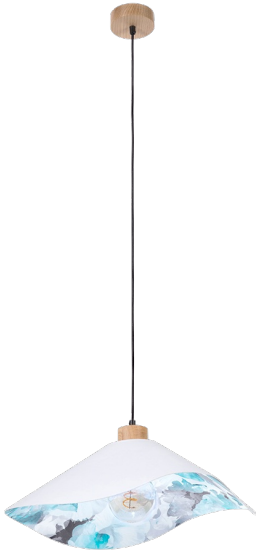

HATTU FLORAL

HANGING LAMP 1XE27 MAX. 40W

Product description:

Family:	Hattu
Category:	Modern lighting
Product number:	1615619174
EAN:	5903839980220
Material:	Oak wood/Fabric
Colour:	Oiled oak/White-Multicolor
Light source:	1xE27
Number of light points:	1
Voltage AC:	230V
Power:	max. 40W
IP Protection class:	20
Protection class:	2
Guarantee:	2 years
Replacement lampshade number:	A1307