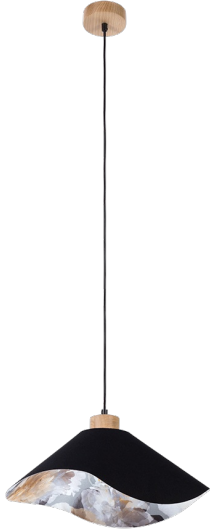

# HATTU FLORAL

HANGING LAMP 1XE27 MAX. 40W

*Product description:*

Family:	<b>Hattu</b>
Category:	<b>Modern lighting</b>
Product number:	<b>1614819174</b>
EAN:	<b>5903839980329</b>
Material:	<b>Oak wood/Fabric</b>
Colour:	<b>Oiled oak/Black-Multicolor</b>
Light source:	<b>1xE27</b>
Number of light points:	<b>1</b>
Voltage AC:	<b>230V</b>
Power:	<b>max. 40W</b>
IP Protection class:	<b>20</b>
Protection class:	<b>2</b>
Guarantee:	<b>2 years</b>
Replacement lampshade number:	<b>A1312</b>