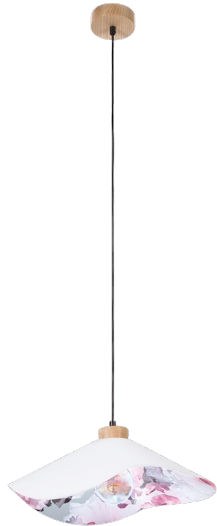

# HATTU FLORAL

HANGING LAMP 1XE27 MAX. 40W

*Product description:*

Family:	<b>Hattu</b>
Category:	<b>Modern lighting</b>
Product number:	<b>1614719174</b>
EAN:	<b>5903839980268</b>
Material:	<b>Oak wood/Fabric</b>
Colour:	<b>Oiled oak/Grey-Multicolor</b>
Light source:	<b>1xE27</b>
Number of light points:	<b>1</b>
Voltage AC:	<b>230V</b>
Power:	<b>max. 40W</b>
IP Protection class:	<b>20</b>
Protection class:	<b>2</b>
Guarantee:	<b>2 years</b>
Replacement lampshade number:	<b>A1309</b>