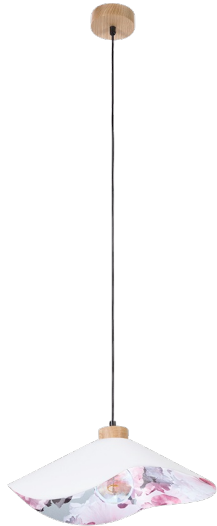

HATTU FLORAL

HANGING LAMP 1XE27 MAX. 40W

Product description:

Family:	Hattu
Category:	Modern lighting
Product number:	1614719174
EAN:	5903839980268
Material:	Oak wood/Fabric
Colour:	Oiled oak/Grey-Multicolor
Light source:	1xE27
Number of light points:	1
Voltage AC:	230V
Power:	max. 40W
IP Protection class:	20
Protection class:	2
Guarantee:	2 years
Replacement lampshade number:	A1309