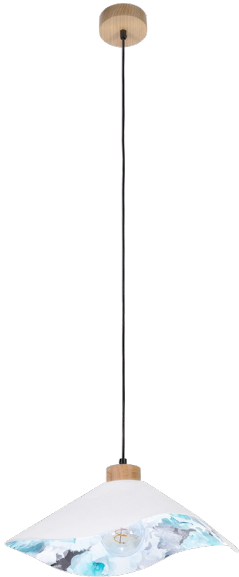

HATTU FLORAL

HANGING LAMP 1XE27 MAX. 40W

Product description:

Family:	Hattu
Category:	Modern lighting
Product number:	1614619174
EAN:	5903839980206
Material:	Oak wood/Fabric
Colour:	Oiled oak/White-Multicolor
Light source:	1xE27
Number of light points:	1
Voltage AC:	230V
Power:	max. 40W
IP Protection class:	20
Protection class:	2
Guarantee:	2 years
Replacement lampshade number:	A1306