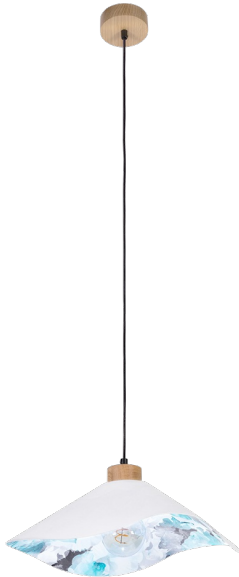

# HATTU FLORAL

HANGING LAMP 1XE27 MAX. 40W

*Product description:*

|                               |                                   |
|-------------------------------|-----------------------------------|
| Family:                       | <b>Hattu</b>                      |
| Category:                     | <b>Modern lighting</b>            |
| Product number:               | <b>1614619174</b>                 |
| EAN:                          | <b>5903839980206</b>              |
| Material:                     | <b>Oak wood/Fabric</b>            |
| Colour:                       | <b>Oiled oak/White-Multicolor</b> |
| Light source:                 | <b>1xE27</b>                      |
| Number of light points:       | <b>1</b>                          |
| Voltage AC:                   | <b>230V</b>                       |
| Power:                        | <b>max. 40W</b>                   |
| IP Protection class:          | <b>20</b>                         |
| Protection class:             | <b>2</b>                          |
| Guarantee:                    | <b>2 years</b>                    |
| Replacement lampshade number: | <b>A1306</b>                      |