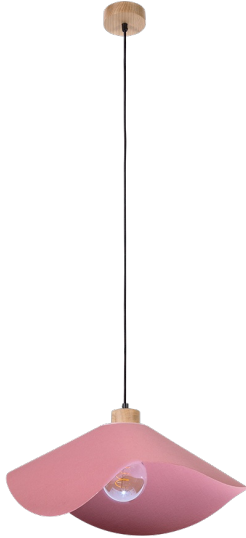

HATTU

HANGING LAMP 1XE27 MAX. 40W

Product description:

Family:	Hattu
Category:	Modern lighting
Product number:	1615519174
EAN:	5903839980169
Material:	Oak wood/Fabric
Colour:	Oiled oak/Pink
Light source:	1xE27
Number of light points:	1
Voltage AC:	230V
Power:	max. 40W
IP Protection class:	20
Protection class:	2
Guarantee:	2 years
Replacement lampshade number:	A1304