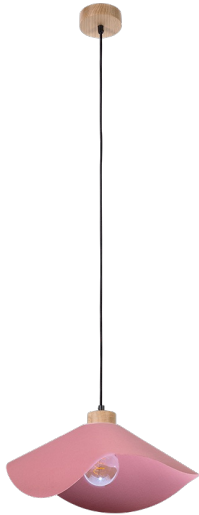

HATTU

HANGING LAMP 1XE27 MAX. 40W

Product description:

Family:	Hattu
Category:	Modern lighting
Product number:	1614519174
EAN:	5903839980145
Material:	Oak wood/Fabric
Colour:	Oiled oak/Pink
Light source:	1xE27
Number of light points:	1
Voltage AC:	230V
Power:	max. 40W
IP Protection class:	20
Protection class:	2
Guarantee:	2 years
Replacement lampshade number:	A1303