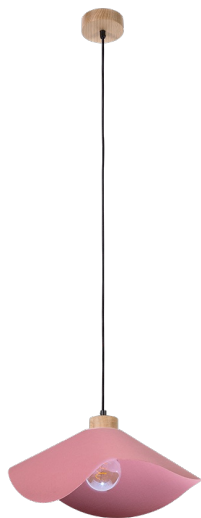

HATTU

HANGING LAMP 1XE27 MAX. 40W

Product description:

Family:	Hattu
Category:	Modern lighting
Product number:	1614519174
EAN:	5903839980145
Material:	Oak wood/Fabric
Colour:	Oiled oak/Pink
Light source:	1xE27
Number of light points:	1
Voltage AC:	230V
Power:	max. 40W
IP Protection class:	20
Protection class:	2
Guarantee:	2 years
Replacement lampshade number:	A1303