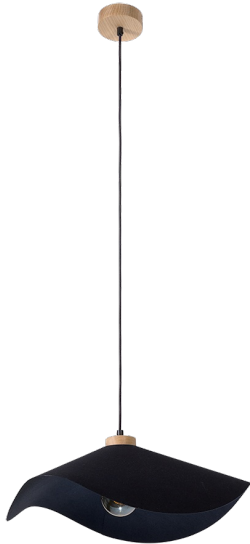

# HATTU

HANGING LAMP 1XE27 MAX. 40W

*Product description:*

Family:	<b>Hattu</b>
Category:	<b>Modern lighting</b>
Product number:	<b>1614119174</b>
EAN:	<b>5907642768273</b>
Material:	<b>Oak wood/Fabric</b>
Colour:	<b>Oiled oak/Black</b>
Light source:	<b>1xE27</b>
Number of light points:	<b>1</b>
Voltage AC:	<b>230V</b>
Power:	<b>max. 40W</b>
IP Protection class:	<b>20</b>
Protection class:	<b>2</b>
Guarantee:	<b>2 years</b>
Replacement lampshade number:	<b>A1291</b>