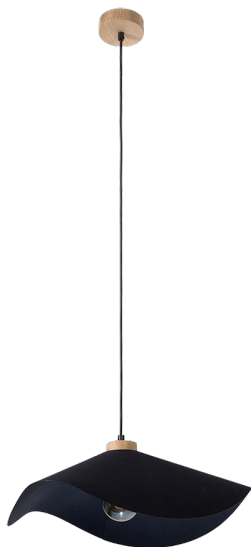

HATTU

HANGING LAMP 1XE27 MAX. 40W

Product description:

Family:	Hattu
Category:	Modern lighting
Product number:	1614119174
EAN:	5907642768273
Material:	Oak wood/Fabric
Colour:	Oiled oak/Black
Light source:	1xE27
Number of light points:	1
Voltage AC:	230V
Power:	max. 40W
IP Protection class:	20
Protection class:	2
Guarantee:	2 years
Replacement lampshade number:	A1291