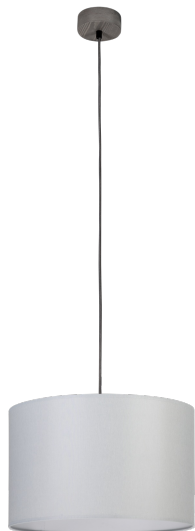

GREY

HANGING LAMP 1XE27 MAX. 60W

Product description:

Family:	Colette Grey
Category:	Modern lighting
Product number:	160241157
EAN:	5907642766347
Material:	Pine wood/Fabric
Colour:	Stained grey pine/Grey
Light source:	1xE27
Number of light points:	1
Voltage AC:	230V
Power:	max. 60W
IP Protection class:	20
Protection class:	2
Guarantee:	2 years
Replacement lampshade number:	A1228