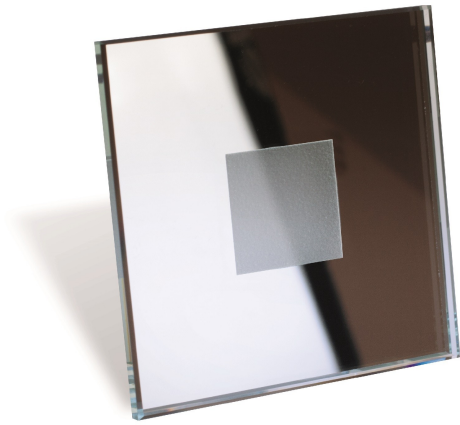

FORTUNE SQUARE 230V

Product description:

LED Light fitting, whole made of mirror, with square lighting point

Family:	Fortune
Category:	LED Line
Product number:	3230531
EAN:	5902166900383
Material:	mirror
Colour:	mirror
Light colour:	warm white
Material:	Installation in ø60 mm wholes or wall junction boxes
Light source:	LED 20 lm
Number of light points:	1
Power:	1,2W
IP Protection class:	IP44
For mounting on normally flammable surfaces:	Yes
CE Certificate of Conformity:	Yes
Length mm:	45
Width mm:	75
Height mm:	75