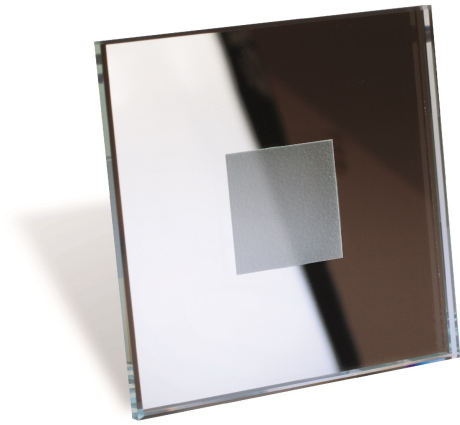

# FORTUNE SQUARE 230V

*Product description:*

LED Light fitting, whole made of mirror, with square lighting point

Family:	<b>Fortune</b>
Category:	<b>LED Line</b>
Product number:	<b>3230531</b>
EAN:	<b>5902166900383</b>
Material:	<b>mirror</b>
Colour:	<b>mirror</b>
Light colour:	<b>warm white</b>
Material:	<b>Installation in ø60 mm wholes or wall junction boxes</b>
Light source:	<b>LED 20 lm</b>
Number of light points:	<b>1</b>
Power:	<b>1,2W</b>
IP Protection class:	<b>IP44</b>
For mounting on normally flammable surfaces:	<b>Yes</b>
CE Certificate of Conformity:	<b>Yes</b>
Length mm:	<b>45</b>
Width mm:	<b>75</b>
Height mm:	<b>75</b>