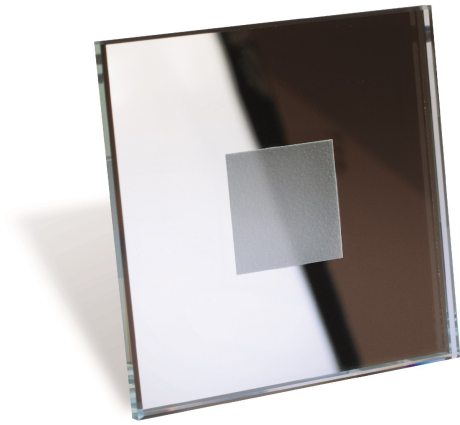

FORTUNE SQUARE 230V

Product description:

LED Light fitting, whole made of mirror, with square lighting point

Family:	Fortune
Category:	LED Line
Product number:	3230431
EAN:	5902166900376
Material:	mirror
Colour:	mirror
Light colour:	cool white
Material:	Installation in ø60 mm wholes or wall junction boxes
Light source:	LED 21 lm
Number of light points:	1
Power:	1,2W
IP Protection class:	44
For mounting on normally flammable surfaces:	Yes
CE Certificate of Conformity:	Yes
Length mm:	45
Width mm:	75
Height mm:	75