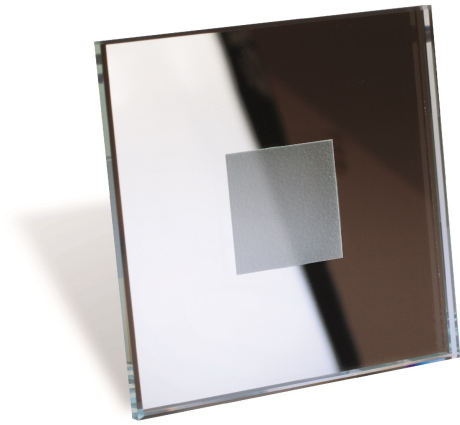

FORTUNE SQUARE 12V

Product description:

LED Light fitting, whole made of mirror, with square lighting point

Family:	Fortune
Category:	LED Line
Product number:	3000531
EAN:	5901289719919
Material:	mirror
Colour:	mirror
Light colour:	warm white
Material:	Installation in ø60 mm wholes or wall junction boxes
Light source:	LED 20 lm
Number of light points:	1
Power:	1,2W
IP Protection class:	IP44
For mounting on normally flammable surfaces:	Yes
CE Certificate of Conformity:	Yes
Length mm:	30
Width mm:	75
Height mm:	75