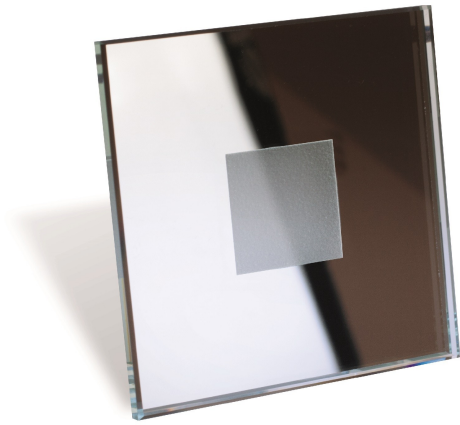

# FORTUNE SQUARE 12V

*Product description:*

LED Light Fitting, whole made of mirror, with square lighting point

Family:	<b>Fortune</b>
Category:	<b>LED Line</b>
Product number:	<b>3000431</b>
EAN:	<b>5901289719902</b>
Material:	<b>mirror</b>
Colour:	<b>mirror</b>
Light colour:	<b>cool white</b>
Material:	<b>Installation in ø60 mm wholes or wall junction boxes</b>
Light source:	<b>LED 21 lm</b>
Number of light points:	<b>1</b>
Power:	<b>1,2W</b>
IP Protection class:	<b>IP44</b>
For mounting on normally flammable surfaces:	<b>Yes</b>
CE Certificate of Conformity:	<b>Yes</b>
Length mm:	<b>30</b>
Width mm:	<b>75</b>
Height mm:	<b>75</b>