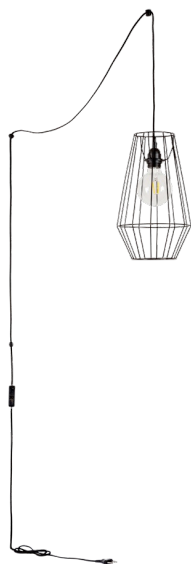

ENDORFINA

HANGING LAMP WITH PLUG AND SWICH 1XE27 MAX.60W

Product description:

Family:	Endorfina
Category:	Modern lighting
Product number:	3474104
EAN:	5907642768792
Material:	Metal
Colour:	Black
Light source:	1xE27
Number of light points:	1
Voltage AC:	230V
Power:	max. 60W
IP Protection class:	20
Protection class:	2
Guarantee:	2 years
Replacement lampshade number:	G1160