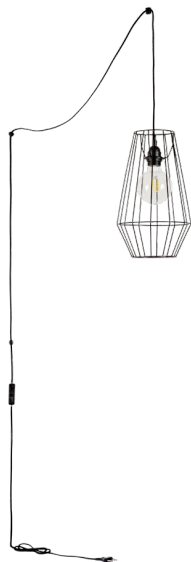

ENDORFINA

HANGING LAMP WITH PLUG AND SWICH 1XE27 MAX.60W

Product description:

Family:	Endorfina
Category:	Modern lighting
Product number:	3474104
EAN:	5907642768792
Material:	Metal
Colour:	Black
Light source:	1xE27
Number of light points:	1
Voltage AC:	230V
Power:	max. 60W
IP Protection class:	20
Protection class:	2
Guarantee:	2 years
Replacement lampshade number:	G1160