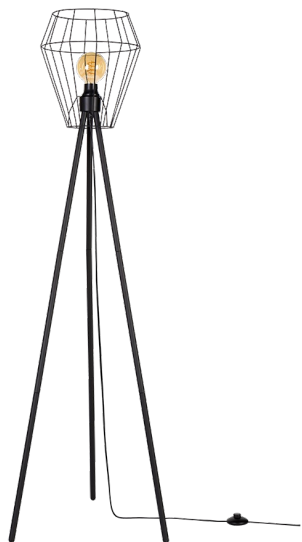

ENDORFINA

LAMPA PODŁOGOWA 1XE27 MAX. 60W

Product description:

Family:	Endorfina
Category:	Floor and table lamps
Product number:	12520104
EAN:	5903839981807
Material:	Metal
Colour:	Black
Light source:	1xE27
Number of light points:	1
Voltage AC:	230V
Power:	max. 60W
IP Protection class:	20
Protection class:	2
Guarantee:	2 years
Replacement lampshade number:	G1161