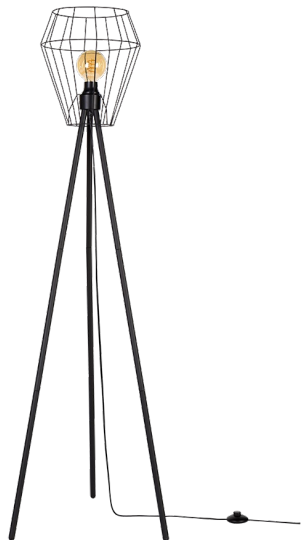

ENDORFINA

LAMPA PODŁOGOWA 1XE27 MAX. 60W

Product description:

Family:	Endorfina
Category:	Floor and table lamps
Product number:	12520104
EAN:	5903839981807
Material:	Metal
Colour:	Black
Light source:	1xE27
Number of light points:	1
Voltage AC:	230V
Power:	max. 60W
IP Protection class:	20
Protection class:	2
Guarantee:	2 years
Replacement lampshade number:	G1161