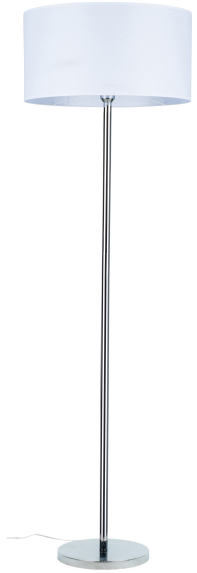

DOVE

FLOOR LAMP 1XE27 MAX. 60W

Product description:

Family:	Dove
Category:	Floor and table lamps
Product number:	124380128
EAN:	5907642763858
Material:	Metal/Fabric
Colour:	Chrome/White
Light source:	1xE27
Number of light points:	1
Voltage AC:	230V
Power:	max. 60W
IP Protection class:	20
Protection class:	2
Guarantee:	2 years
Replacement lampshade number:	A0510