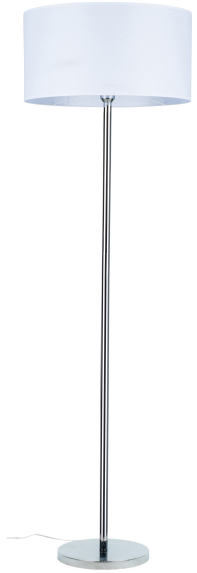

# DOVE

FLOOR LAMP 1XE27 MAX. 60W

*Product description:*

Family:	<b>Dove</b>
Category:	<b>Floor and table lamps</b>
Product number:	<b>124380128</b>
EAN:	<b>5907642763858</b>
Material:	<b>Metal/Fabric</b>
Colour:	<b>Chrome/White</b>
Light source:	<b>1xE27</b>
Number of light points:	<b>1</b>
Voltage AC:	<b>230V</b>
Power:	<b>max. 60W</b>
IP Protection class:	<b>20</b>
Protection class:	<b>2</b>
Guarantee:	<b>2 years</b>
Replacement lampshade number:	<b>A0510</b>