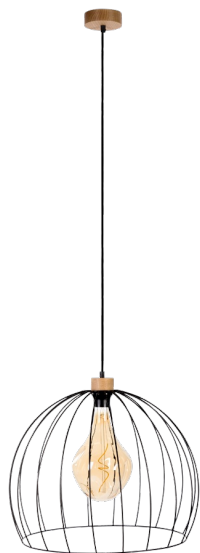

COOP

HANGING LAMP 1XE27 MAX. 60W

Product description:

Family:	Coop
Category:	Modern lighting
Product number:	1882974
EAN:	5903313998758
Material:	Oak wood/Metal
Colour:	Oiled oak/Black
Light source:	1xE27
Number of light points:	1
Voltage AC:	230V
Power:	max. 60W
IP Protection class:	20
Protection class:	2
Guarantee:	2 years
Replacement lampshade number:	G1142