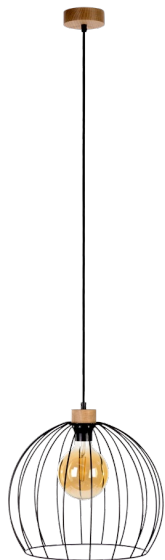

# COOP

HANGING LAMP 1XE27 MAX. 60W

*Product description:*

Family:	<b>Coop</b>
Category:	<b>Modern lighting</b>
Product number:	<b>1881974</b>
EAN:	<b>5903313998727</b>
Material:	<b>Oak wood/Metal</b>
Colour:	<b>Oiled oak/Black</b>
Light source:	<b>1xE27</b>
Number of light points:	<b>1</b>
Voltage AC:	<b>230V</b>
Power:	<b>max. 60W</b>
IP Protection class:	<b>20</b>
Protection class:	<b>2</b>
Guarantee:	<b>2 years</b>
Replacement lampshade number:	<b>G1141</b>