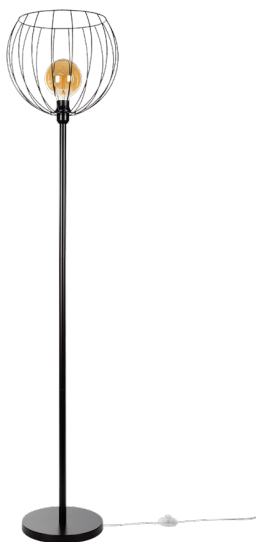

# COOP

FLOOR LAMP 1XE27 MAX. 60W

*Product description:*

Family:	<b>Coop</b>
Category:	<b>Floor and table lamps</b>
Product number:	<b>12480104</b>
EAN:	<b>5907642767160</b>
Material:	<b>Metal</b>
Colour:	<b>Black</b>
Light source:	<b>1xE27</b>
Number of light points:	<b>1</b>
Voltage AC:	<b>230V</b>
Power:	<b>max. 60W</b>
IP Protection class:	<b>20</b>
Protection class:	<b>2</b>
Guarantee:	<b>2 years</b>
Replacement lampshade number:	<b>G1141</b>