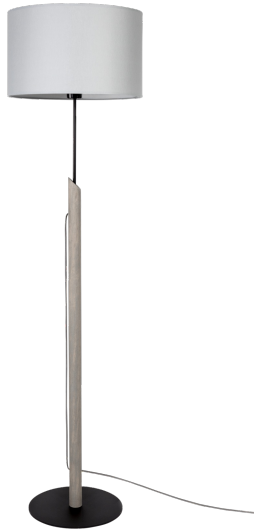

COLETTE GREY

FLOOR LAMP 1XE27 MAX. 60W

Product description:

Family:	Colette Grey
Category:	Floor and table lamps
Product number:	762217104
EAN:	5907642766309
Material:	Pine wood/Matal/Fabric
Colour:	Stained grey pine/Black/Grey
Light source:	1xE27
Number of light points:	1
Voltage AC:	230V
Power:	max. 60W
IP Protection class:	20
Protection class:	2
Guarantee:	2 years
Replacement lampshade number:	A1228