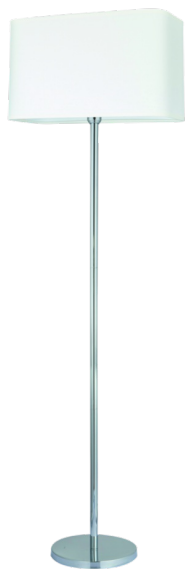

CADRE

FLOOR LAMP 1XE27 MAX. 40W

Product description:

Family:	Cadre
Category:	Floor and table lamps
Product number:	13920128
EAN:	5907642760130
Material:	Metal/Fabric
Colour:	Chrome/White
Light source:	1xE27
Number of light points:	1
Voltage AC:	230V
Power:	max. 40W
IP Protection class:	20
Protection class:	2
Guarantee:	2 years
Replacement lampshade number:	A1095