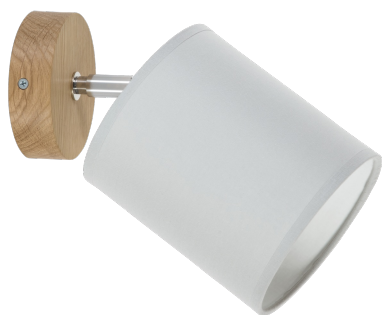

# APRILLIA

WALL LAMP 1XE27 MAX. 25W

*Product description:*

Family:	<b>Aprillia</b>
Category:	<b>Spot lights</b>
Product number:	<b>56745174</b>
EAN:	<b>5907642761342</b>
Material:	<b>Oak wood/Fabric</b>
Colour:	<b>Oiled oak/Grey</b>
Light source:	<b>1xE27</b>
Number of light points:	<b>1</b>
Voltage AC:	<b>230V</b>
Power:	<b>max. 25W</b>
IP Protection class:	<b>20</b>
Protection class:	<b>2</b>
Guarantee:	<b>2 years</b>
Replacement lampshade number:	<b>A1121</b>