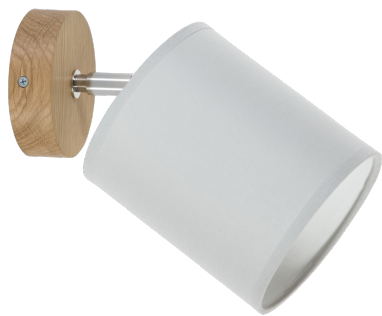

APRILLIA

WALL LAMP 1XE27 MAX. 25W

Product description:

Family:	Aprillia
Category:	Spot lights
Product number:	56745174
EAN:	5907642761342
Material:	Oak wood/Fabric
Colour:	Oiled oak/Grey
Light source:	1xE27
Number of light points:	1
Voltage AC:	230V
Power:	max. 25W
IP Protection class:	20
Protection class:	2
Guarantee:	2 years
Replacement lampshade number:	A1121