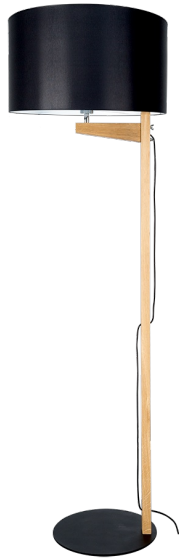

# ALINA

FLOOR LAMP 1XE27 MAX. 60W

*Product description:*

|                               |                              |
|-------------------------------|------------------------------|
| Family:                       | <b>Alina</b>                 |
| Category:                     | <b>Floor and table lamps</b> |
| Product number:               | <b>751041904</b>             |
| EAN:                          | <b>5901289711449</b>         |
| Material:                     | <b>Oak wood/Metal/Fabric</b> |
| Colour:                       | <b>Oiled oak/Black/Black</b> |
| Light source:                 | <b>1xE27</b>                 |
| Number of light points:       | <b>1</b>                     |
| Voltage AC:                   | <b>230V</b>                  |
| Power:                        | <b>max. 60W</b>              |
| IP Protection class:          | <b>20</b>                    |
| Protection class:             | <b>2</b>                     |
| Guarantee:                    | <b>2 years</b>               |
| Replacement lampshade number: | <b>A0512</b>                 |