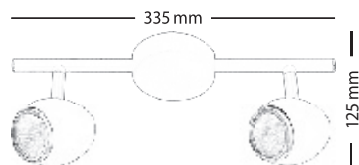

RUBBY

CHILDREN'S ROOM LIGHTS