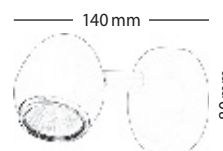

RUBBY

CHILDREN'S ROOM LIGHTS