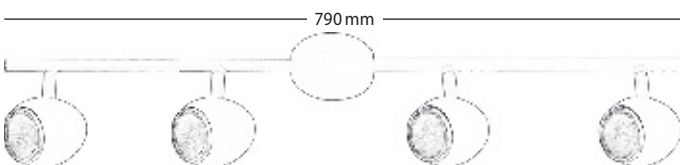

RUBBY

CHILDREN'S ROOM LIGHTS