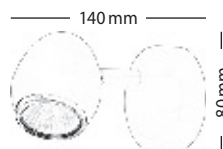

DOGGY

CHILDREN'S ROOM LIGHTS