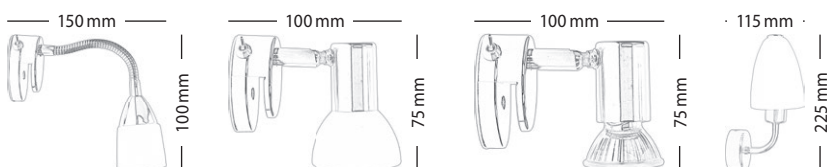

AQUATIC

BATHROOM'S LIGHTING