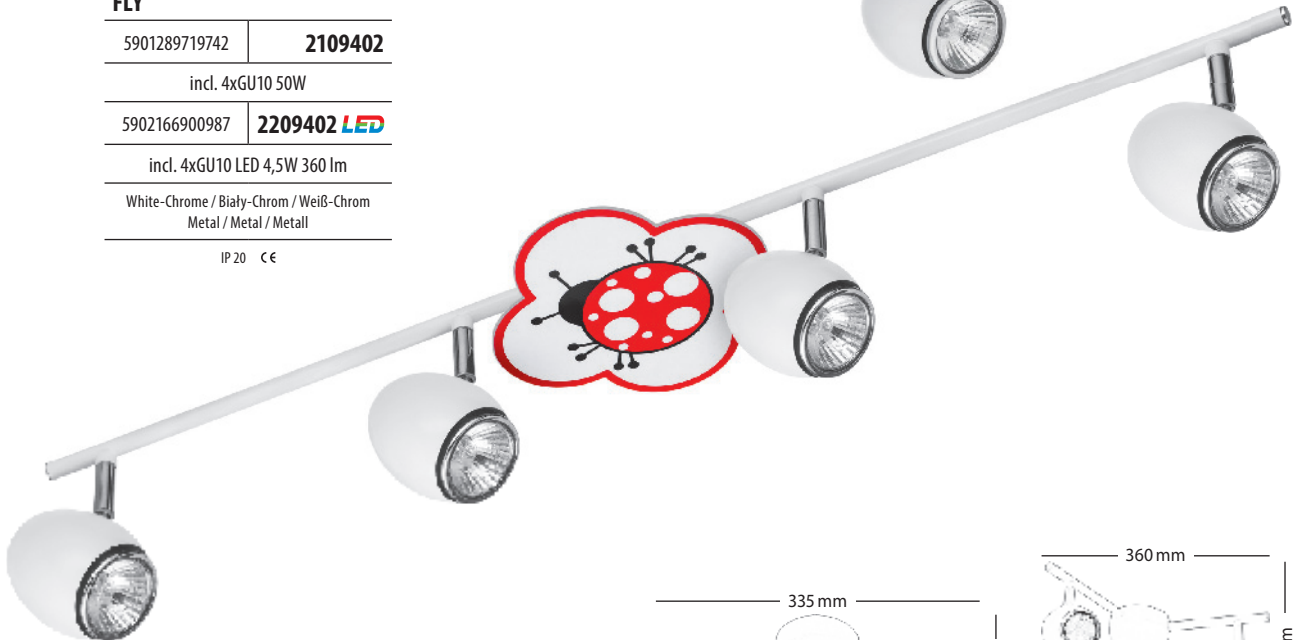

FLY

5901289719742	2109402
incl. 4xGU10 50W	
5902166900987	2209402 LED
incl. 4xGU10 LED 4,5W 360 lm	
White-Chrome / Biały-Chrom / Weiß-Chrom Metal / Metal / Metall	
IP 20 CE	

CHILDREN'S ROOM LIGHTS