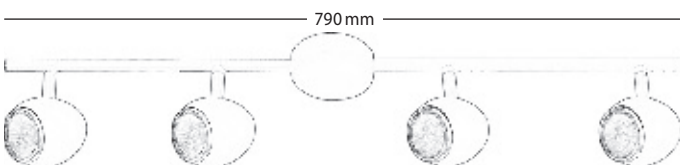

DOGGY

CHILDREN'S ROOM LIGHTS