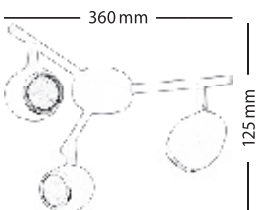

RUBBY

CHILDREN'S ROOM LIGHTS