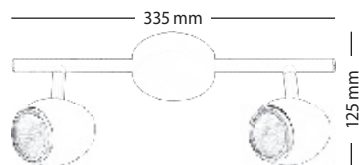

DOGGY

CHILDREN'S ROOM LIGHTS