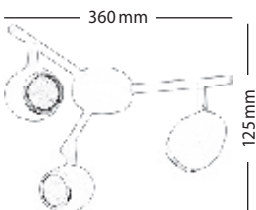

DOGGY

CHILDREN'S ROOM LIGHTS